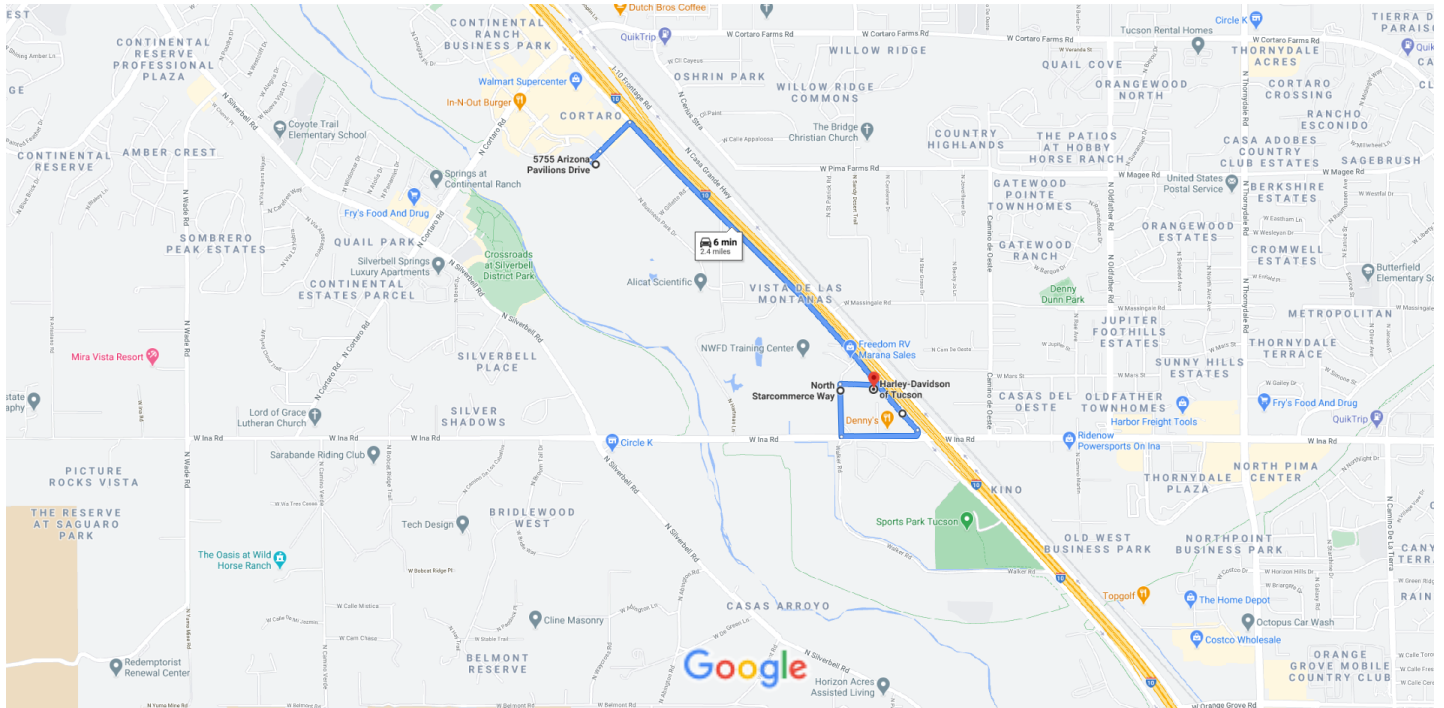

5755 Arizona Pavilions Drive, Tucson, AZ to Harley-Davidson of Tucson

Drive 2.4 miles, 6 min

Map data ©2021 1000 ft

5755 Arizona Pavilions Dr

Tucson, AZ 85743

- ↑ 1. Head northwest toward W Burlingame Rd
125 ft
- ↘ 2. Turn right toward W Burlingame Rd
256 ft
- ↑ 3. Continue onto W Burlingame Rd
0.2 mi
- ↘ 4. Turn right onto I-10 Frontage Rd/N Interstate 10 Eastbound Frontage Rd
1.6 mi
- ↘ 5. Turn right onto W Ina Rd
0.3 mi
- ↘ 6. Turn right onto N Starcommerce Way
0.2 mi

5 min (2.3 mi)

N Starcommerce Way

Marana, AZ 85743

- ↑ 7. Head north on N Starcommerce Way
131 ft
- ↘ 8. Turn right
 Destination will be on the right
0.1 mi

1 min (0.1 mi)

Harley-Davidson of Tucson

7355 N. I-10, E Frontage Rd, Tucson, AZ 85743

These directions are for planning purposes only. You may find that construction projects, traffic, weather, or other events may cause conditions to differ from the map results, and you should plan your route accordingly. You must obey all signs or notices regarding your route.