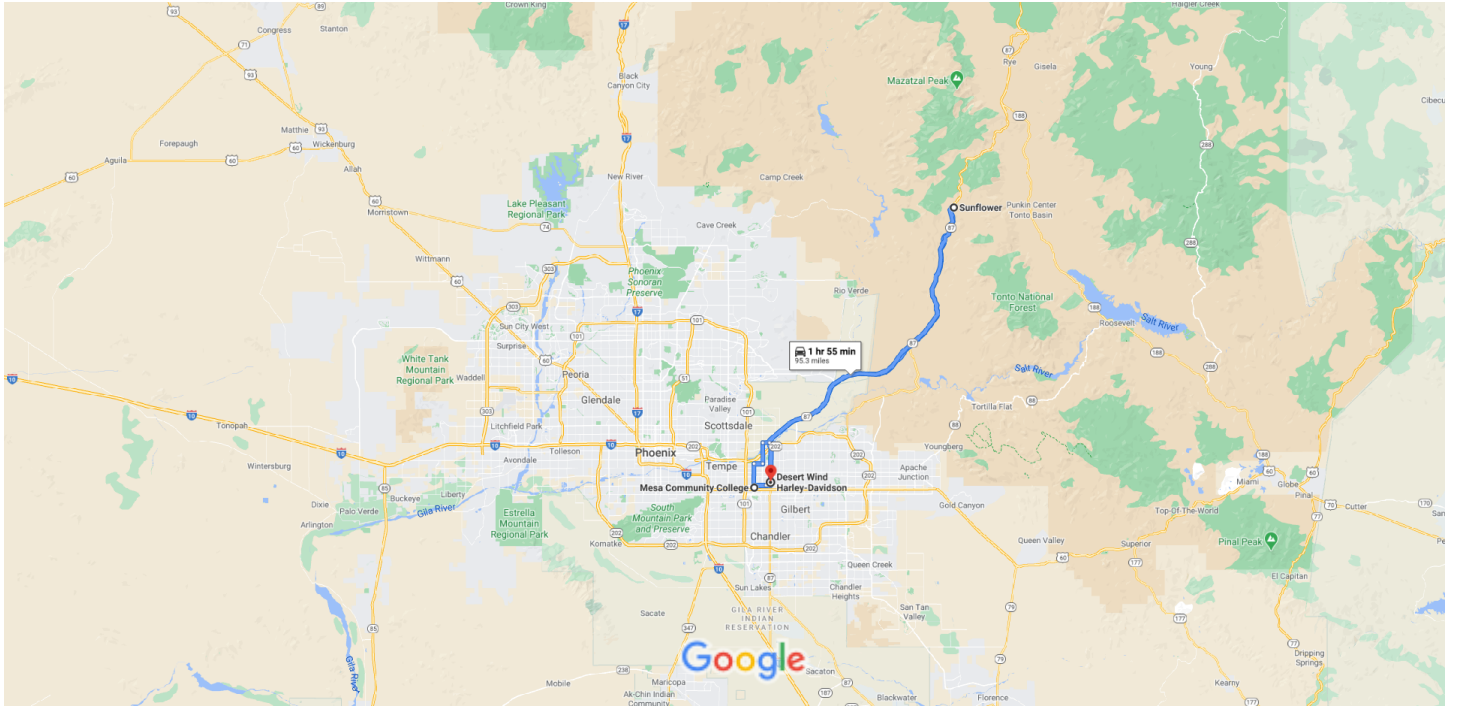

Desert Wind Harley-Davidson to Desert Wind Harley-Davidson

Drive 95.3 miles, 1 hr 55 min

Map data ©2021 Google 5 mi

via AZ-87 N

1 hr 55 min

1 hr 55 min without traffic

95.3 miles

⚠️ This route has restricted usage or private roads.

Explore Desert Wind Harley-Davidson

Restaurants

Hotels

Gas stations

Parking Lots

More