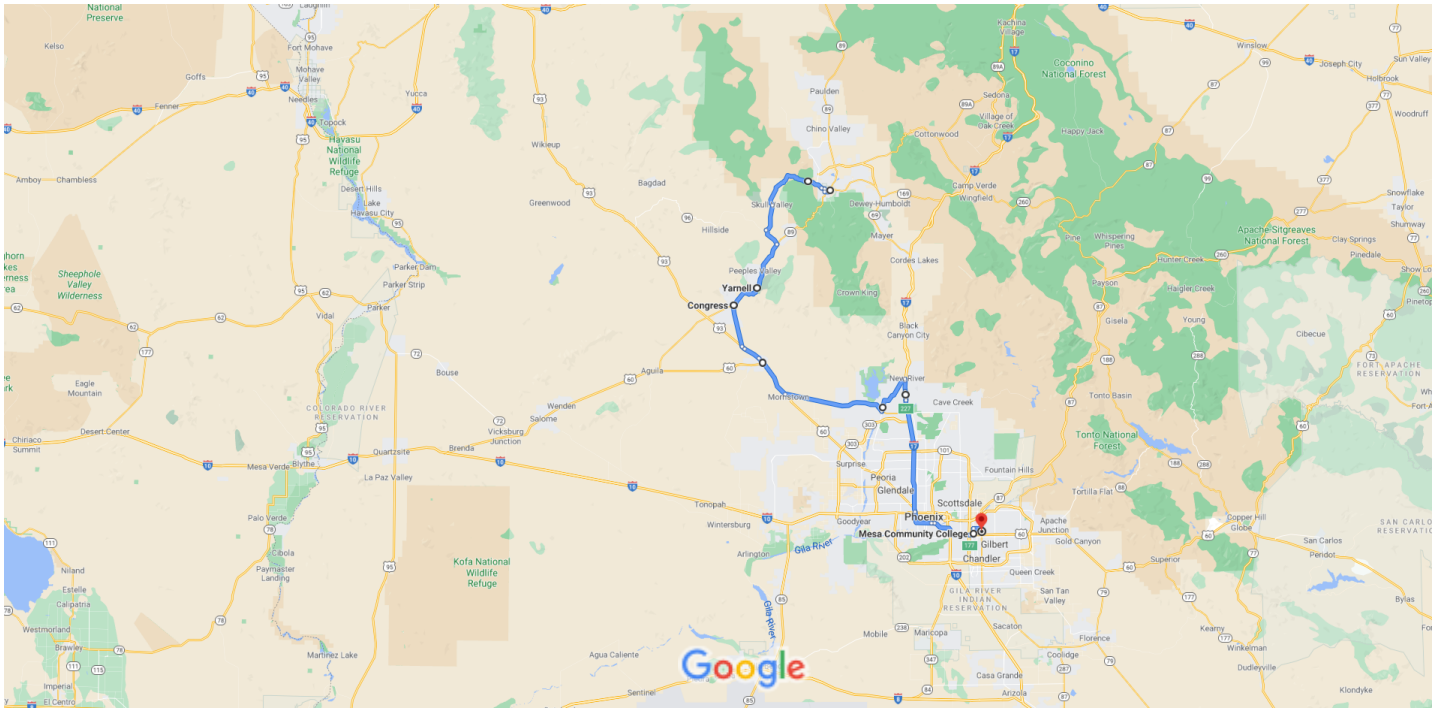

Prescott Resort & Conference Center to Desert Wind Harley-Davidson

Drive 171 miles, 3 hr 16 min

Map data ©2021 Google, INEGI 10 mi

Prescott Resort & Conference Center

1500 AZ-69, Prescott, AZ 86301

Take Heather Heights to AZ-69 N

- 2 min (0.5 mi)
- ↑ 1. Head northwest toward Heather Heights
207 ft
- ↘ 2. Turn right toward Heather Heights
82 ft
- ↙ 3. Turn left toward Heather Heights
200 ft
- ↘ 4. Turn right onto Heather Heights
0.4 mi

Take W Iron Springs Rd and Co Rd 10 to AZ-89 S in Yarnell

- 56 min (44.1 mi)
- ↘ 5. Turn right onto AZ-69 N
0.4 mi
- ⬆️ 6. Use the right lane to take the State Hwy 89 S/Sheldon St ramp
0.3 mi
- ↘ 7. Continue onto E Sheldon St
0.9 mi

59 min (44.5 mi)

Yarnell

Arizona

-  14. Head southwest on AZ-89 S/Broadway toward Happy Way
 Continue to follow AZ-89 S
9.0 mi

12 min (9.0 mi)

Congress

Arizona 85332

Follow AZ-89 S and US-93 S to Wickenburg