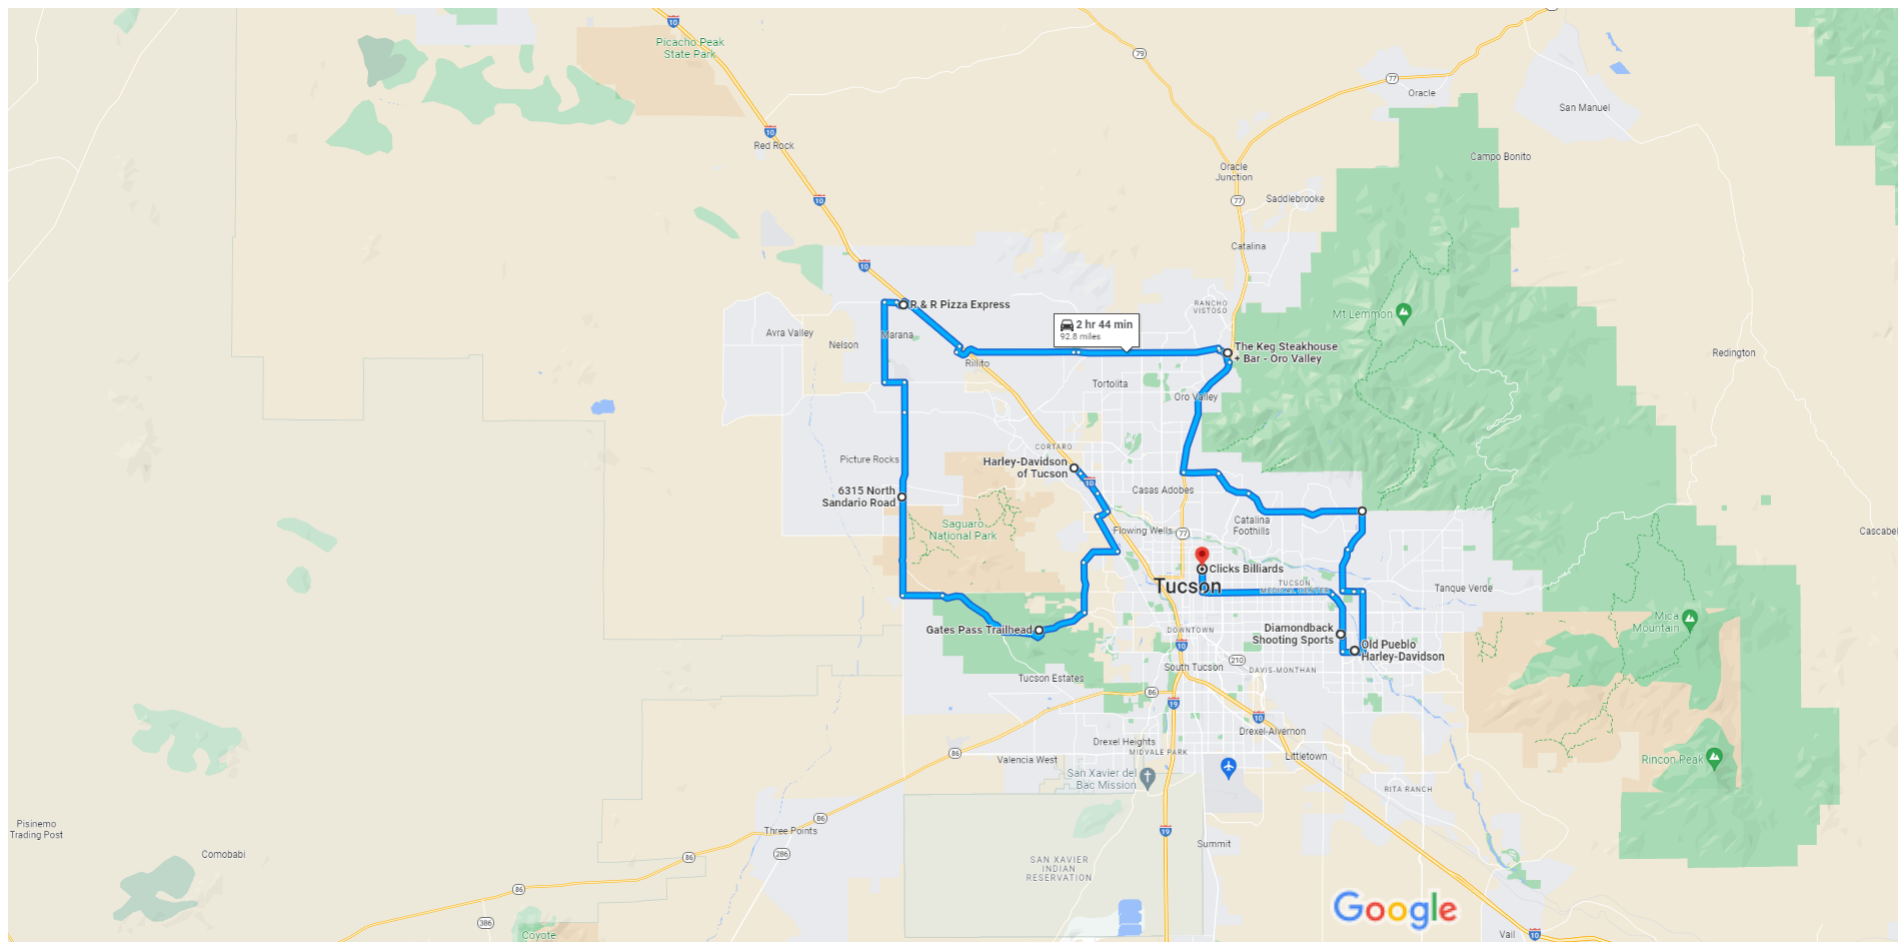

Harley-Davidson of Tucson, 7355. N. I-10 E. Frontage Rd, Tucson, AZ 85743 to Clicks Billiards, 3325 N 1st Ave, Tucson, AZ 85719

Drive 92.8 miles, 2 hr 44 min

Map data ©2023 Google 2 mi

Harley-Davidson of Tucson

7355. N. I-10 E. Frontage Rd, Tucson, AZ 85743

- ↑ 1. Head east toward I-10 Frontage Rd/N Interstate 10 Eastbound Frontage Rd

10 sec (125 ft)

Drive along N Silverbell Rd, W Sweetwater Dr, N Camino De Oeste and W Gates Pass Rd

21 min (12.2 mi)

➤ 2. Turn right onto I-10 Frontage Rd/N Interstate 10 Eastbound Frontage Rd

0.4 mi

➤ 3. Keep right to stay on I-10 Frontage Rd/N Interstate 10 Eastbound Frontage Rd

i Continue to follow I-10 Frontage Rd

↶ 24. Turn left
- 30 ft

i Destination will be on the right

18 min (11.9 mi)

R & R Pizza Express

13905 N Sandario Rd, Marana, AZ 85653

Take N Sandario Rd to I-10 Frontage Rd/N Interstate 10 Eastbound Frontage Rd