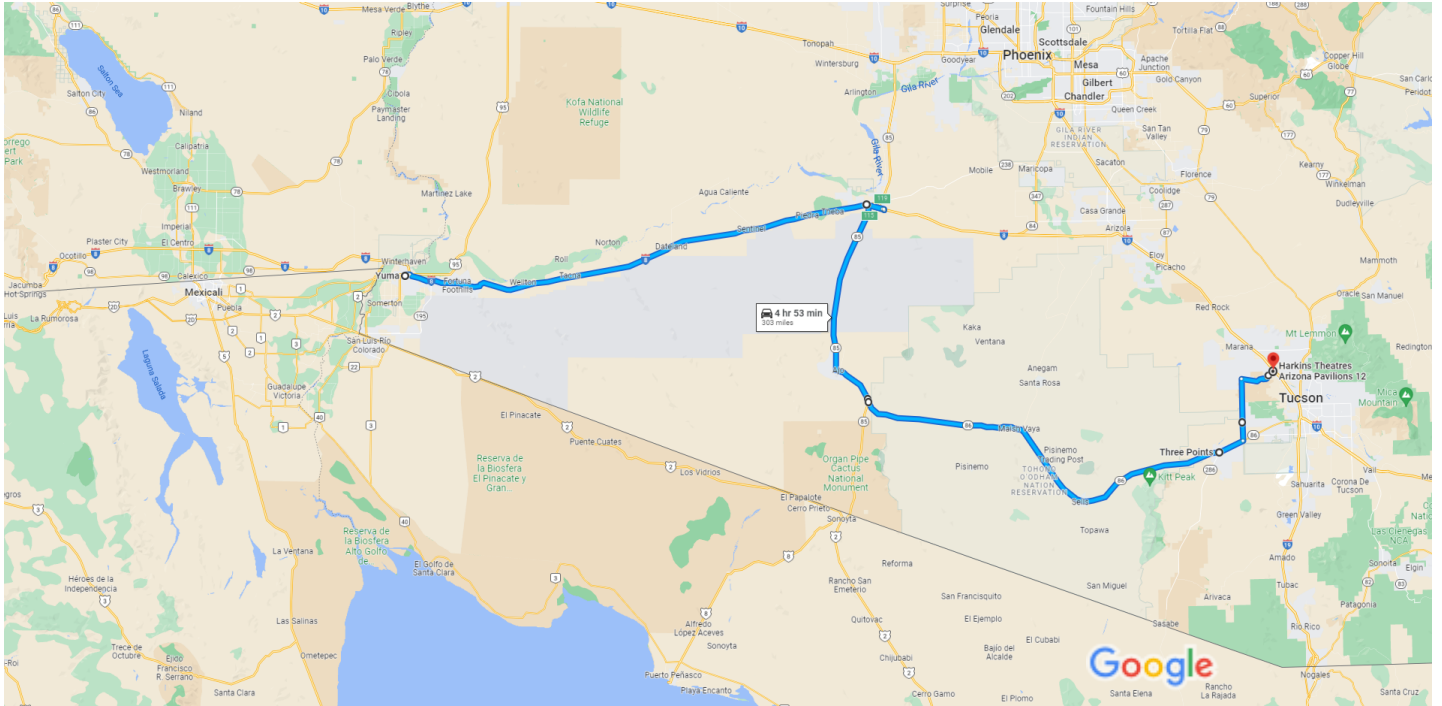

Yuma, Arizona to Harkins Theatres Arizona Pavilions 12, 5755 Arizona Pavilions Dr, Tucson, AZ 85743

Drive 303 miles, 4 hr 53 min

Map data ©2022 INEGI, Google 10 mi

Yuma  
Arizona

- ↑ 1. Head north toward W 19th St  
\_\_\_\_\_ 131 ft
- ↘ 2. Turn right onto W 19th St  
\_\_\_\_\_ 0.2 mi
- ↙ 3. Turn left onto S 4th Ave  
  - 📍 Pass by Taco Bell (on the left in 0.3 mi)
  - \_\_\_\_\_ 0.4 mi
- ↘ 4. Turn right onto W 16th St  
  - 📍 Pass by McDonald's (on the right in 0.9 mi)
  - \_\_\_\_\_ 0.9 mi
- ⤴ 5. Use the right lane to merge onto I-8 E via the ramp to Phoenix/Tucson  
\_\_\_\_\_ 113 mi

1 hr 40 min (114 mi)

Gila Bend  
Arizona

- ↑ 6. Head east on I-8 E  
----- 4.0 mi
- ↘ 7. Take exit 119 for Butterfield Trail  
----- 0.5 mi
- ↶ 8. Turn left onto I-8BL W/S Butterfield Trail  
----- 0.3 mi
- ↑ 9. Turn left to merge onto I-8 W toward San Diego  
----- 3.5 mi
- ↘ 10. Take exit 115 toward AZ-85 S  
----- 0.3 mi
- ↶ 11. Turn left onto AZ-85 S  
i Destination will be on the right  
 ----- 51.6 mi

1 hr (60.1 mi)

Ajo  
Arizona 85321

- ↑ 12. Head south on AZ-85 S toward AZ-85 S  
----- 0.8 mi

1 min (0.8 mi)

Why  
Arizona

- ↑ 13. Head east on AZ-86 E toward AZ-85 S  
----- 97.0 mi

1 hr 32 min (97.0 mi)

Three Points  
Arizona

### Tucson Metropolitan Area