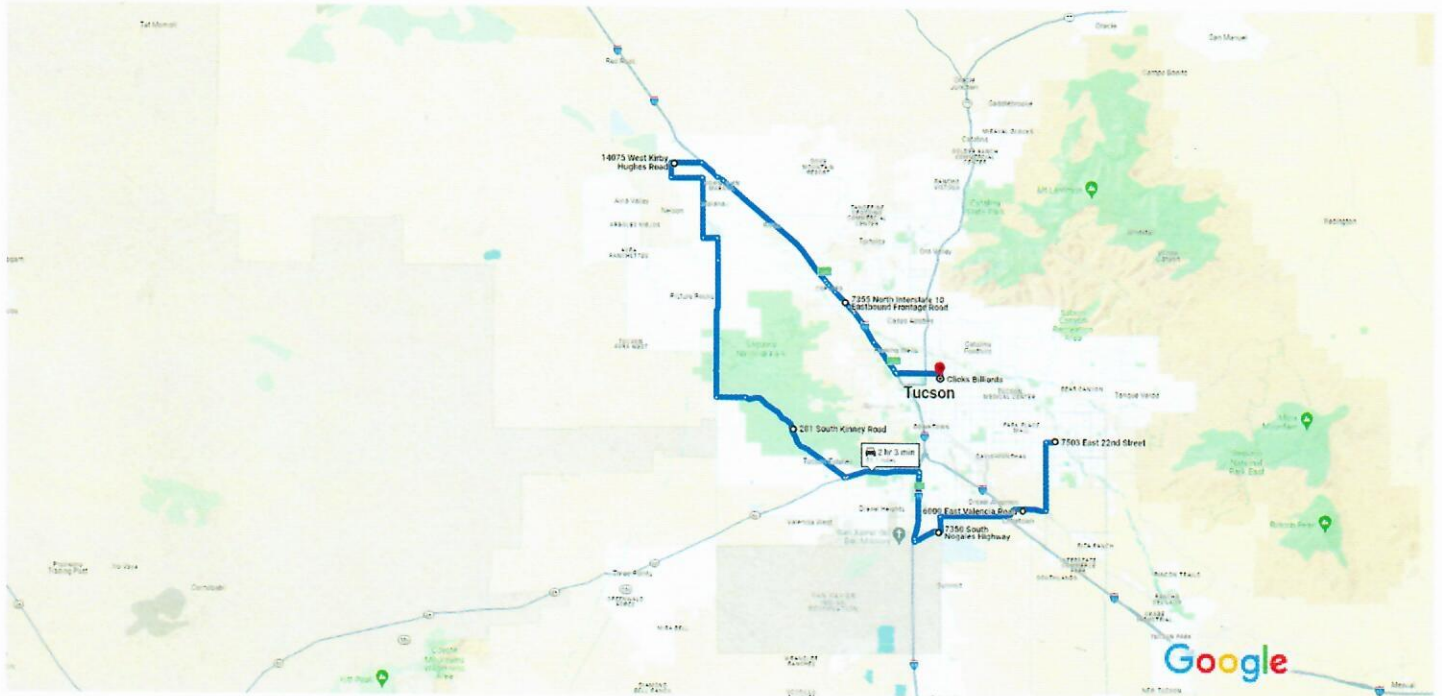

7503 E 22nd St, Tucson, AZ 85710 to Clicks Billiards, 3325 N 1st Ave, Tucson, AZ 85719

Drive 81.1 miles, 2 hr 3 min

Map data ©2024 Google 2 mi

7503 E 22nd St  
Tucson, AZ 85710

- ↑ 1. Head southeast on S Vista Overlook Dr toward E Desert Overlook Dr  
259 ft
- ↘ 2. Turn right onto E 22nd St  
0.6 mi
- ↙ 3. Use the left 2 lanes to turn left onto S Kolb Rd  
4.6 mi
- ↘ 4. Turn right onto E Valencia Rd  
1.7 mi
- ↺ 5. Make a U-turn  
0.1 mi

**Get on I-19 N from W San Xavier Rd**

-  11. Head west toward E Los Reales Rd  

---

5 min (2.1 mi)
-  12. Turn left onto E Los Reales Rd  

---

0.1 mi
-  13. Turn left onto W San Xavier Rd  

---

0.2 mi
-  14. Turn right to merge onto I-19 N toward Tucson  

---

1.5 mi  
0.3 mi

**Follow I-19 N and AZ-86 W/W Ajo Way to Tucson Estates**

-  15. Merge onto I-19 N  

---

12 min (9.5 mi)
-  16. Take exit 99 for AZ-86 toward Ajo Wy  

---

4.2 mi
-  17. Keep left at the fork, follow signs for Ajo/Desert Museum/Old Tucson  

36 min (25.1 mi)

14075 W Kirby Hughes Rd  
Marana, AZ 85653

**Get on I-10 E from W Kirby Hughes Rd and I-10 Frontage Rd/N Interstate 10 Eastbound Frontage Rd**

- 7 min (3.7 mi)
- ↑ 33. Head east on W Kirby Hughes Rd
- 1.9 mi
- ↷ 34. Turn right onto I-10 Frontage Rd/N Interstate 10 Eastbound Frontage Rd
- 1.4 mi
- ↶ 35. Turn left onto N Sandario Rd
- 56 ft
- ↗ 36. Turn right onto the ramp to Tucson
- 0.4 mi